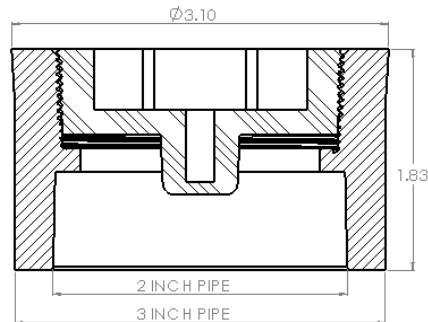

4700 W. 160th St.
 Cleveland, OH 44135
 PH:800-321-9532
 FX:800-321-9535
 www.oatey.com

TECHNICAL SPECIFICATION

**ALL PLASTIC 2" x 3"
 SNAP-IN CLEANOUT ASSEMBLIES**

TECHNICAL SPECIFICATION: Oatey 2" x 3" Snap-In Cleanout Assemblies are designed to allow easy access to the drain line for cleaning. 2" x 3" Snap-In Cleanout Assembly fits over 2" or inside 3" Schedule 40 DWV pipe.

PHYSICAL/CHEMICAL PROPERTIES

Material/Color ABS Plastic = Black
 PVC Plastic = White

PRODUCT NUMBER	DESCRIPTION	PACK	CARTON WEIGHT
43710	2" x 3" ABS Snap-In Cleanout Assembly	12	8 lbs.
43711	2" x 3" PVC Snap-In Cleanout Assembly	12	8 lbs.